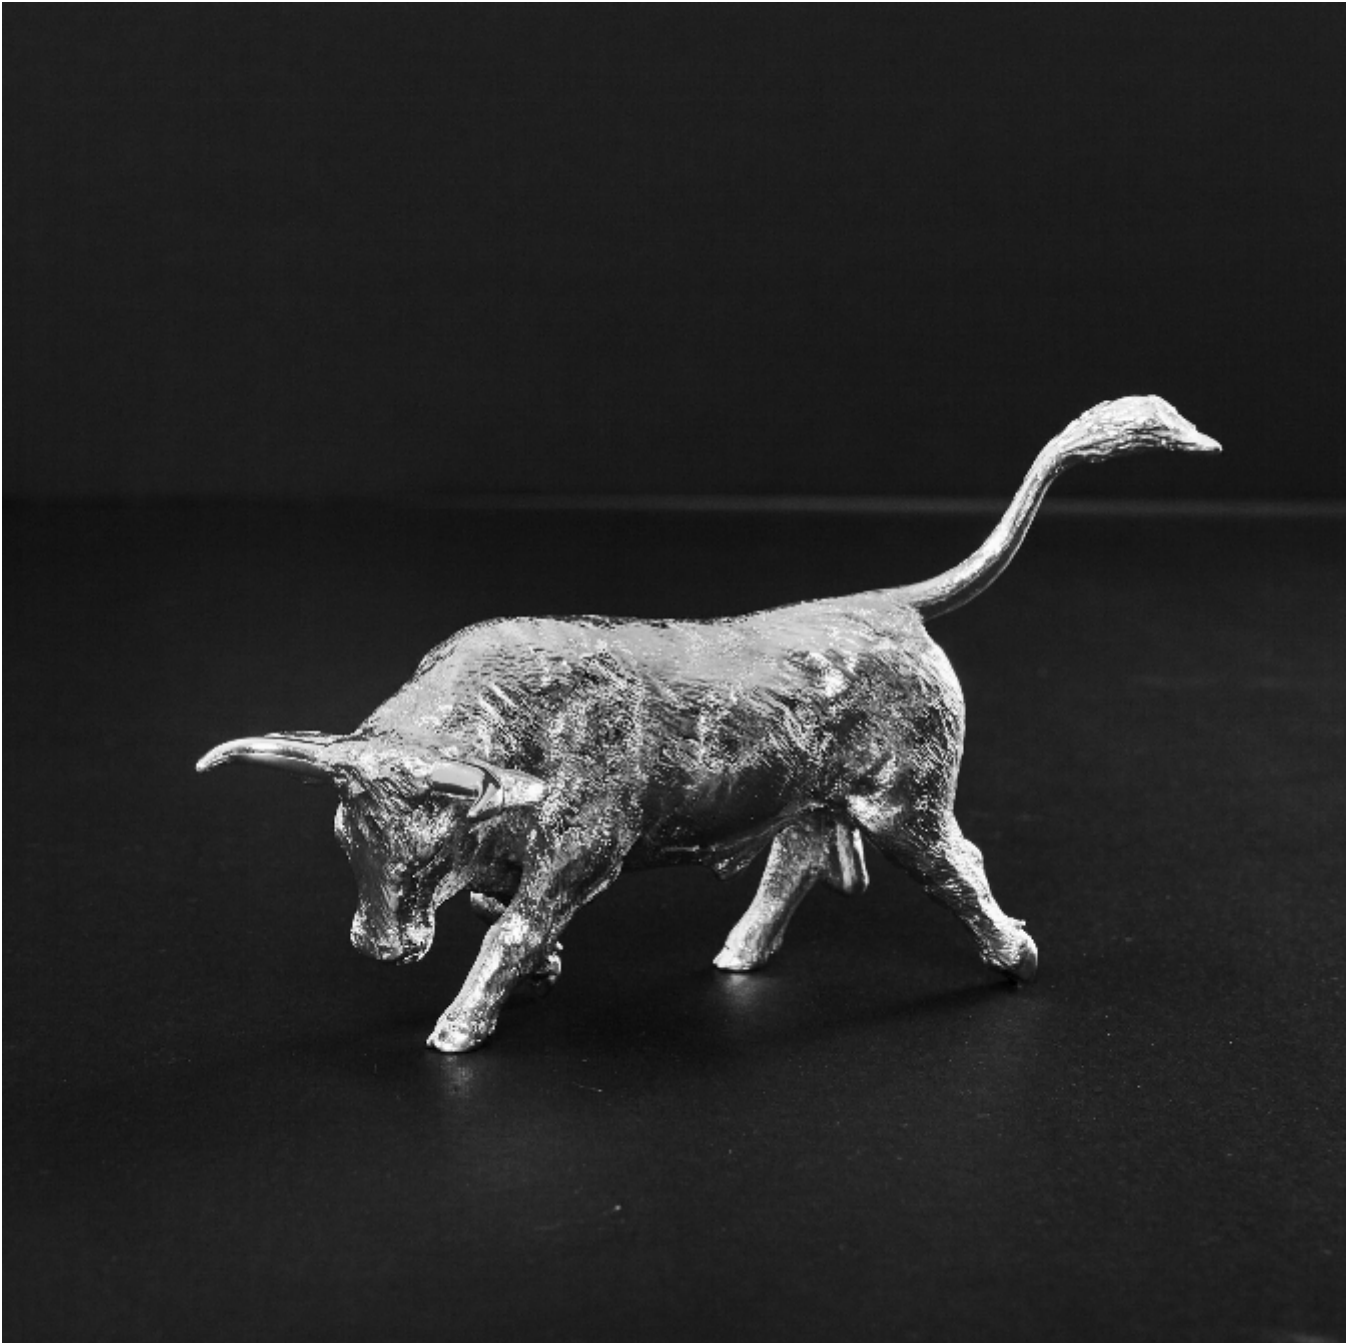

LANGFORDS

Antique & Contemporary Silver

Silver model bull

Sold

REF: 5803

Height: 75 mm (2.95")

Depth: 150 mm (5.91")

Weight: 246 g

Description

From time immemorial mythological bulls are scattered throughout world folklore and are portrayed as creatures to fear and revere in equal measure.

Like all Langfords' silver models, our silver bull is cast in heavy gauge sterling silver using the traditional, centuries-old technique of lost wax casting where molten silver is poured into a mould that has been created by means of a wax model. Once the silver has solidified, the wax model is melted and drained away. Each of our models is then individually hand chased to produce the lifelike effect seen in the finished piece.